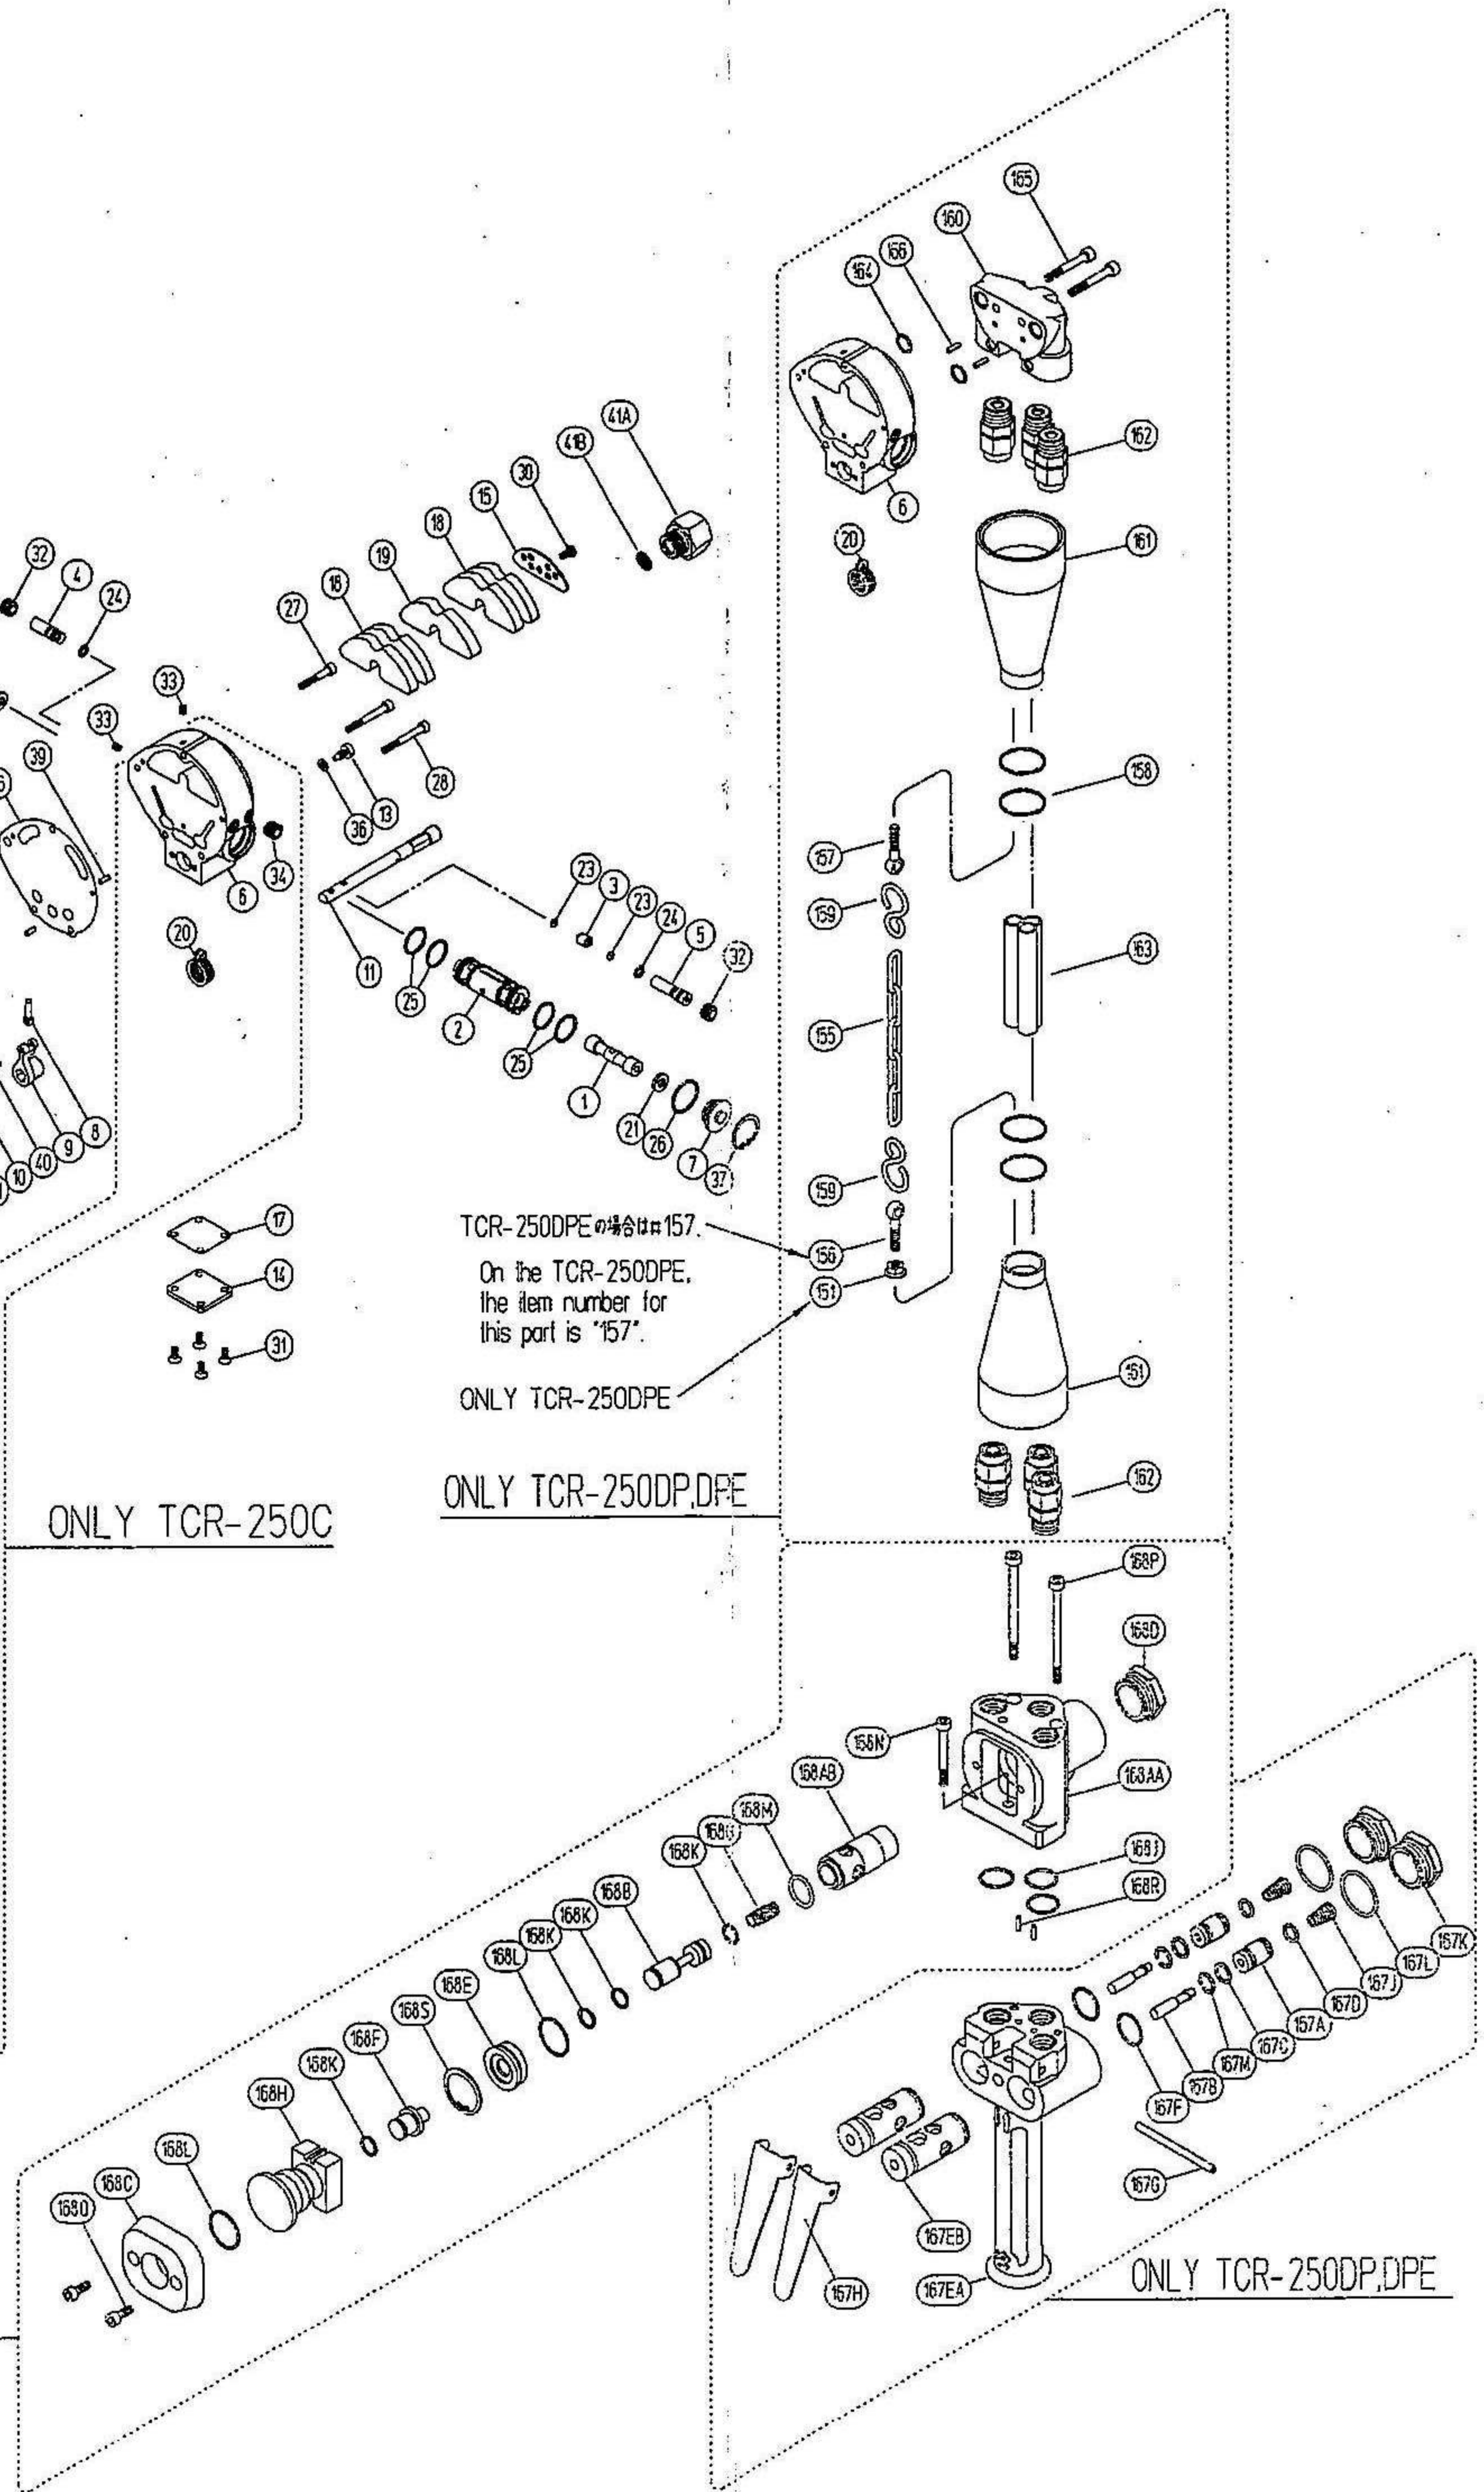

TCR-250C, DP, DPE

ONLY TCR-250C

ONLY TCR-250DPE

TCR-250DPEの部品番号157.
On the TCR-250DPE,
the item number for
this part is "157".

ONLY TCR-250DP,DPE

ONLY TCR-250DP,DPE